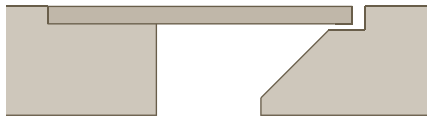

The new features introduced to Storage for 2013 include the new handleless Riff hinged doors: a groove running the full height of the panel creates a discreet, continuous profile that makes the wardrobe very easy to open. It is an architectural touch and a clean, essential motif that leaves the surface linear, while adding movement.

SEZIONE/ SECTION

. Sezione
anta singola
. Single door
section

25

. Sezione
coppia di ante
. Double door
section

25

Slanciata e raffinata, l'anta Riff presenta una maniglia verticale a tutta altezza. La gola che si sviluppa verticalmente sull'anta garantisce una comoda apertura. L'anta Riff viene prodotta nella versione singola o in coppia, per i moduli L. 500/600/1000 e 1200 mm.

Realizzata in pannello di particelle di sp. 25 mm, presenta un taglio a 45°; la coppia di ante prevede sull'anta sinistra una fascetta interna in tinta con la struttura.

Slender and refined, the Riff door exhibits a vertical handle on its entire height. The groove is vertically developed along the door, thus providing for a comfortable opening. The Riff door is available as a single or double door, for units 500/600/1000 and 1200 mm wide. Made in particle board, 25 mm thick, it exhibits a 45° cut. The two doors exhibit an internal band on the left door, in the same colour as the structure finish.